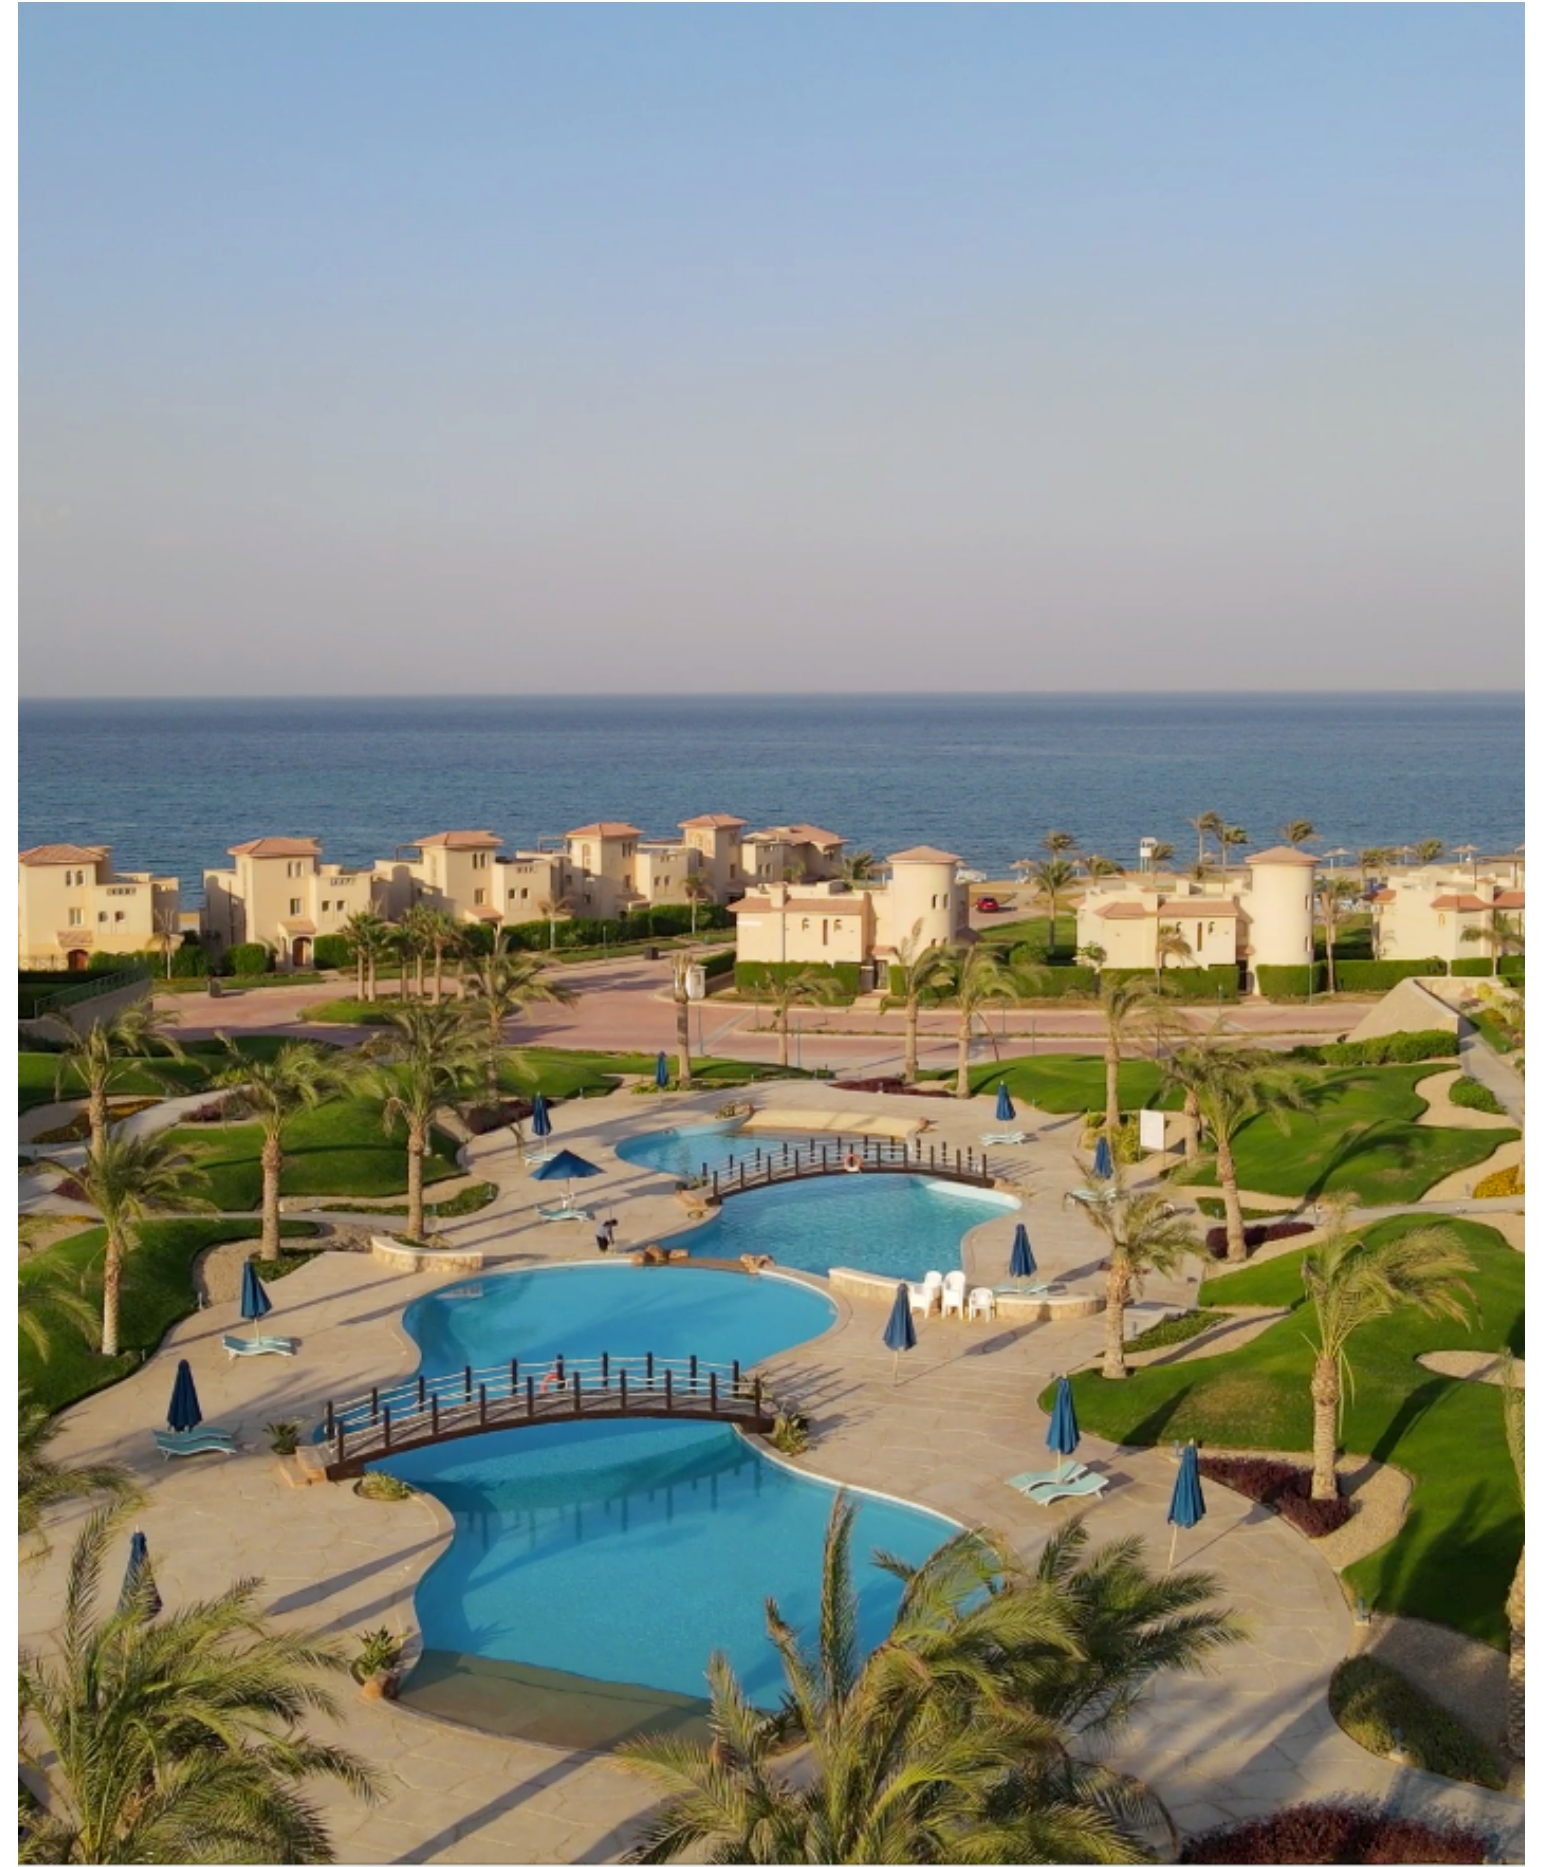

El-Hamam

CAIRO

El-Sheikh Zayed

New Cairo

New Capital

El-Shorouk City

AIN-SOKHNA

RED SEA

Coastal COMPOUNDS

Escape the city life and retreat to any of our La Vista compounds where land and sea come together to bring the best that nature has to offer. Your dream get-away is closer than you think.

About

GARDENS

A destination that is naturally infused with charm, warmth and has the ability to mesmerize you.

With only 146 km from Cairo , La Vista Gardens offers attractive villas and chalets that all enjoy a magnificent view of the red sea, as they are arranged in 6 descending rows towards the sea. With year-round security and maintenance, La Vista Gardens also provides commercial and entertainment venues from restaurants, cafes, sports facilities, medical services, and more.

In La Vista Gardens each unit enjoys its own vast view of the crystal blue sea and the benefits of the luxurious pools, cascading waterfalls, beach bar, and all year-round security and maintenance

VAST *Landscaping*