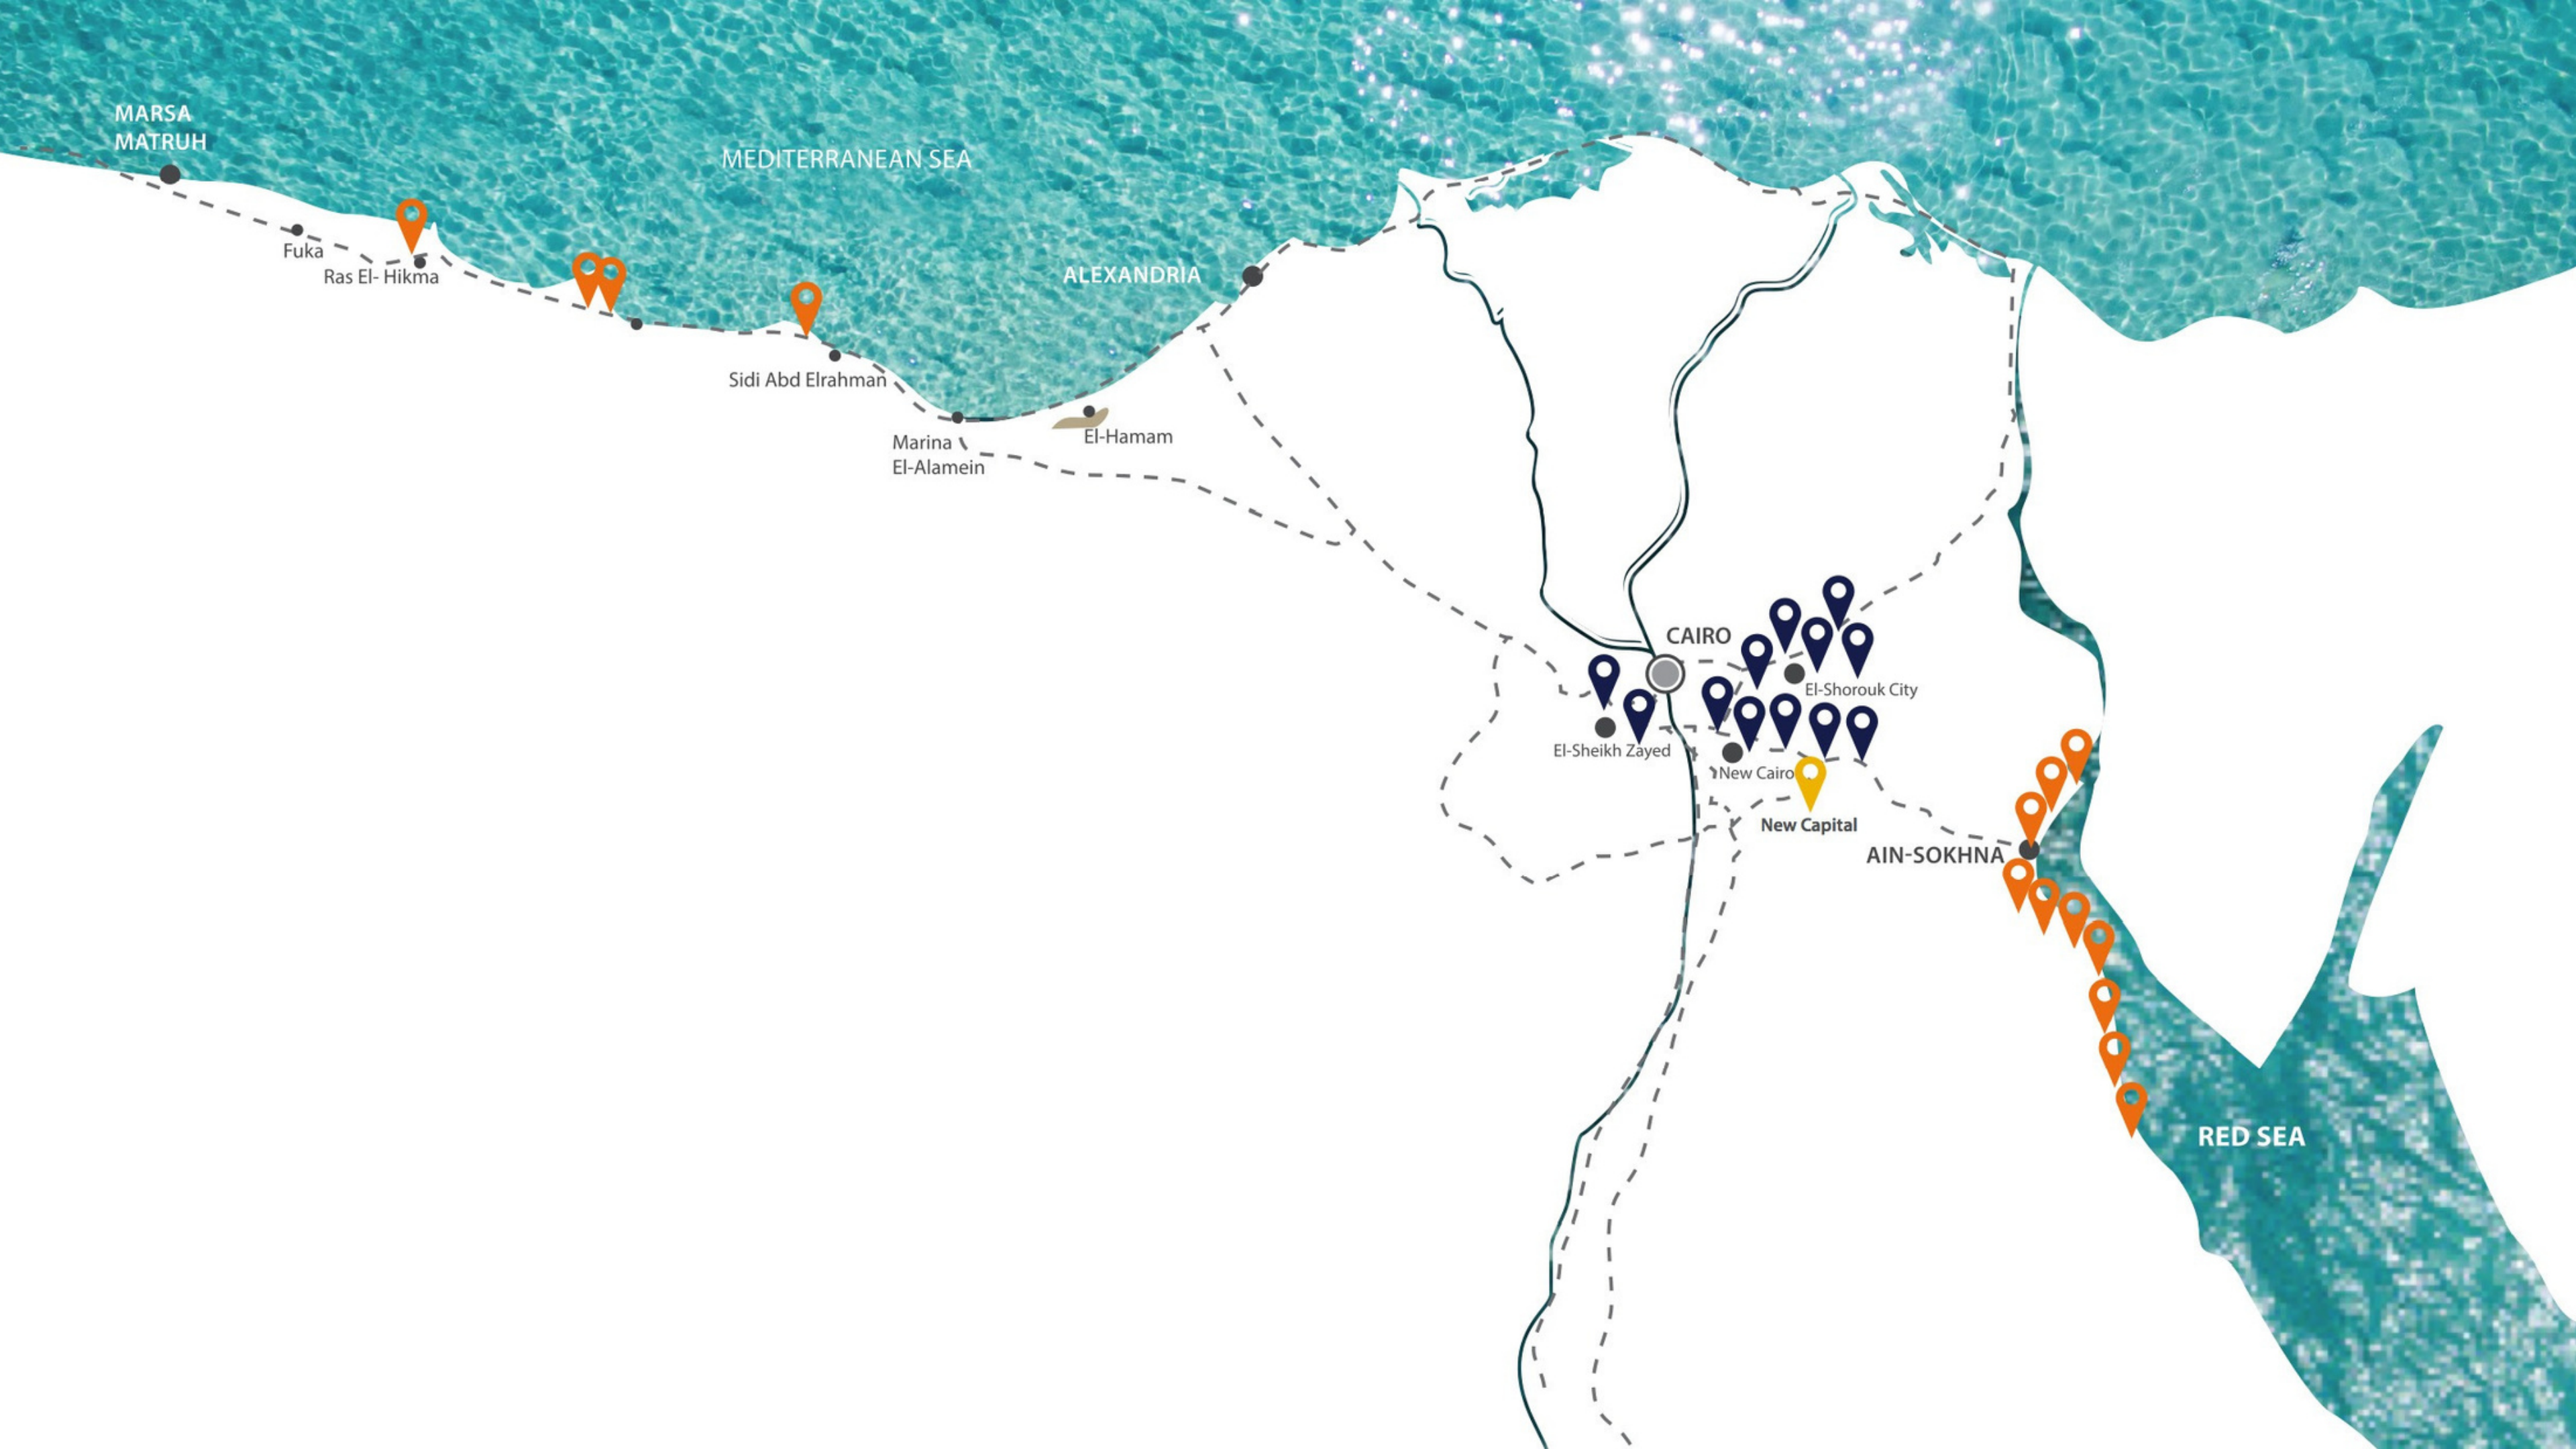

MARS
MATRUH

MEDITERRANEAN SEA

Fuka

Ras El- Hikma

ALEXANDRIA

Sidi Abd Elrahman

Marina
El-Alamein

El-Hamam

CAIRO

El-Sheikh Zayed

New Cairo

New Capital

El-Shorouk City

AIN-SOKHNA

RED SEA