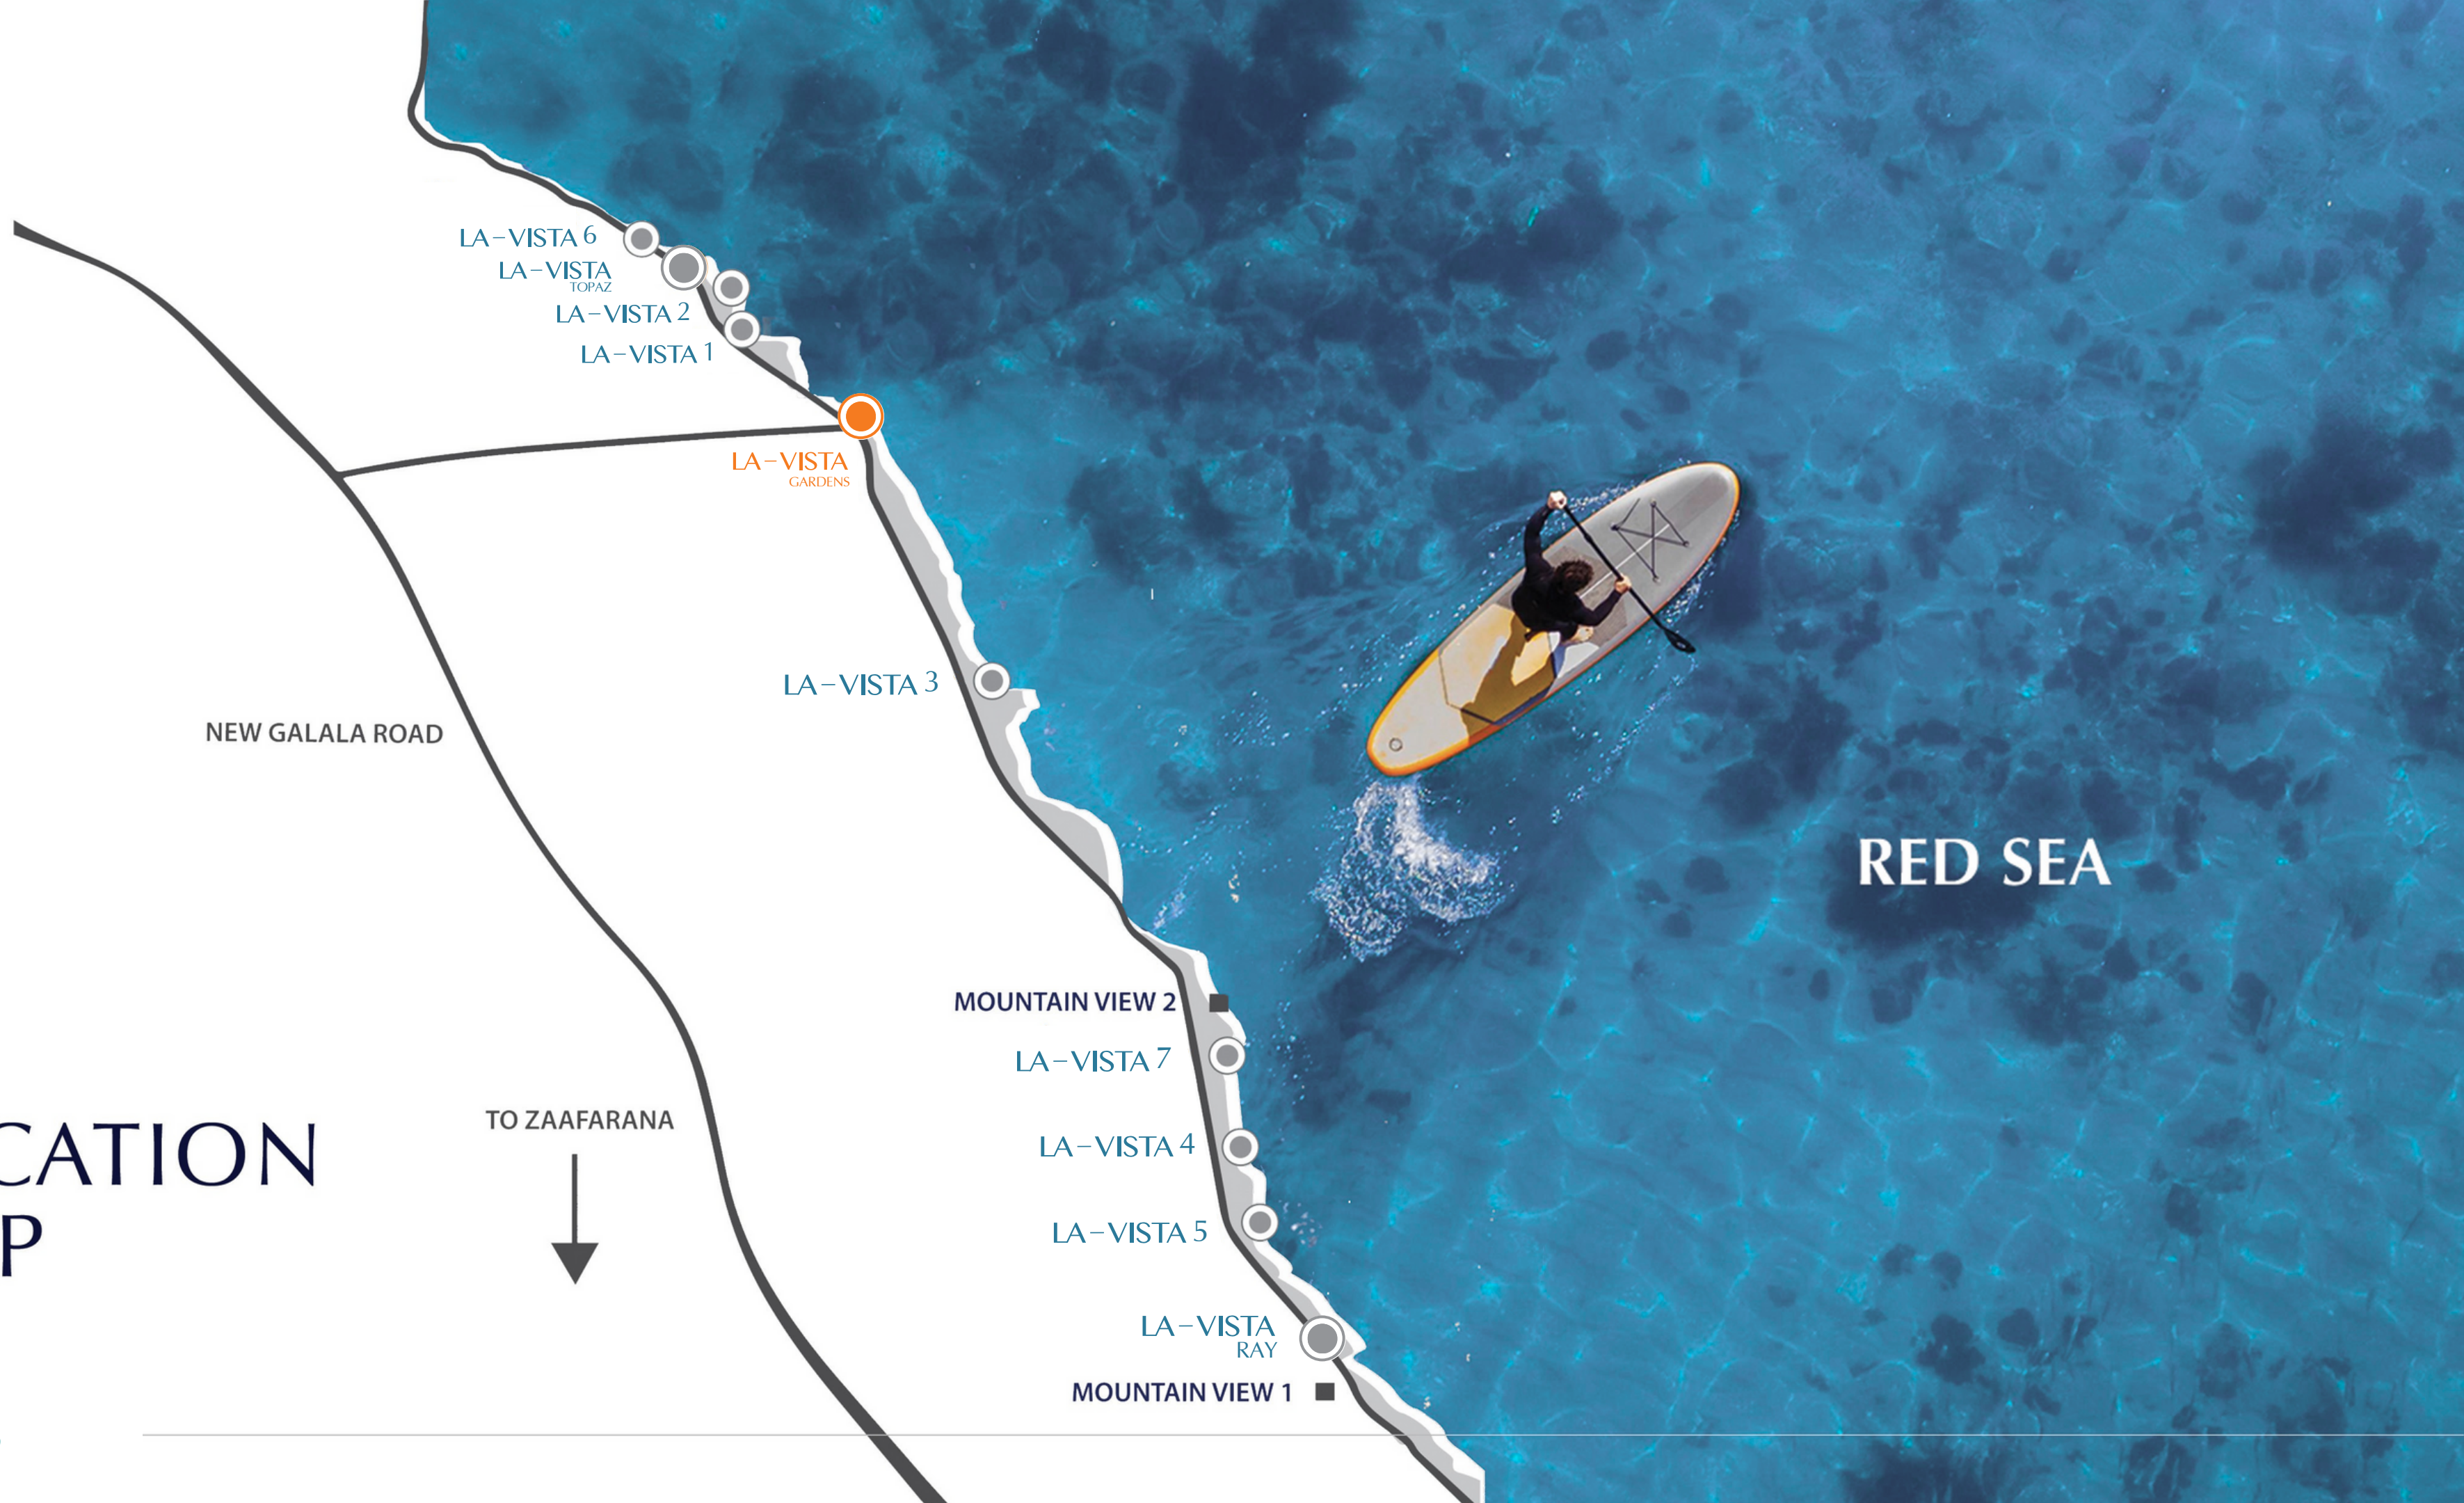

Perfectly situated along the pristine waters of the historic Red Sea, calm, and inviting all year-round. With several LA VISTA community resorts situated along the Sokhna-Zaafarana road, each offering a unique location, service, and facilities making LA VISTA the ideal destination for an Ain Sokhna holiday

About

GARDENS

A destination that is naturally infused with charm, warmth and has the ability to mesmerize you.

With only 146 km from Cairo , La Vista Gardens offers attractive villas and chalets that all enjoy a magnificent view of the red sea, as they are arranged in 6 descending rows towards the sea. With year-round security and maintenance, La Vista Gardens also provides commercial and entertainment venues from restaurants, cafes, sports facilities, medical services, and more.

LA-VISTA

LOCATION MAP

GARDENS

LA-VISTA 6
LA-VISTA
TOPAZ
LA-VISTA 2
LA-VISTA 1

LA-VISTA
GARDENS

LA-VISTA 3

MOUNTAIN VIEW 2

LA-VISTA 7

LA-VISTA 4

LA-VISTA 5

LA-VISTA
RAY

MOUNTAIN VIEW 1

NEW GALALA ROAD

TO ZAAFARANA

RED SEA

THE ULTIMATE *viewing experience*